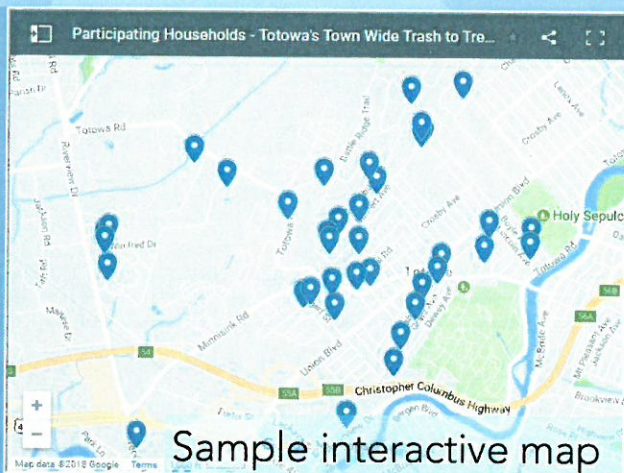

# TOTOWA'S TOWN WIDE TRASH TO TREASURE GARAGE SALE

Saturday, April 28 9:00am - 3:00pm

(Rain date: April 29)

On the day of the sale, look for these signs around Totowa, pick up a map from the library, or use the interactive map found on our website.

Sample interactive map

ON THE SAME DAY, VISIT THE LIBRARY FOR THE FOLLOWING:

## BOOK SALE

Support the Friends of  
the Totowa Library by  
stopping in the Library  
to browse hundreds of  
books at low prices.

The library will also have a rain barrel demonstration on display as well as a plant sale courtesy of Sprouting Totowa.